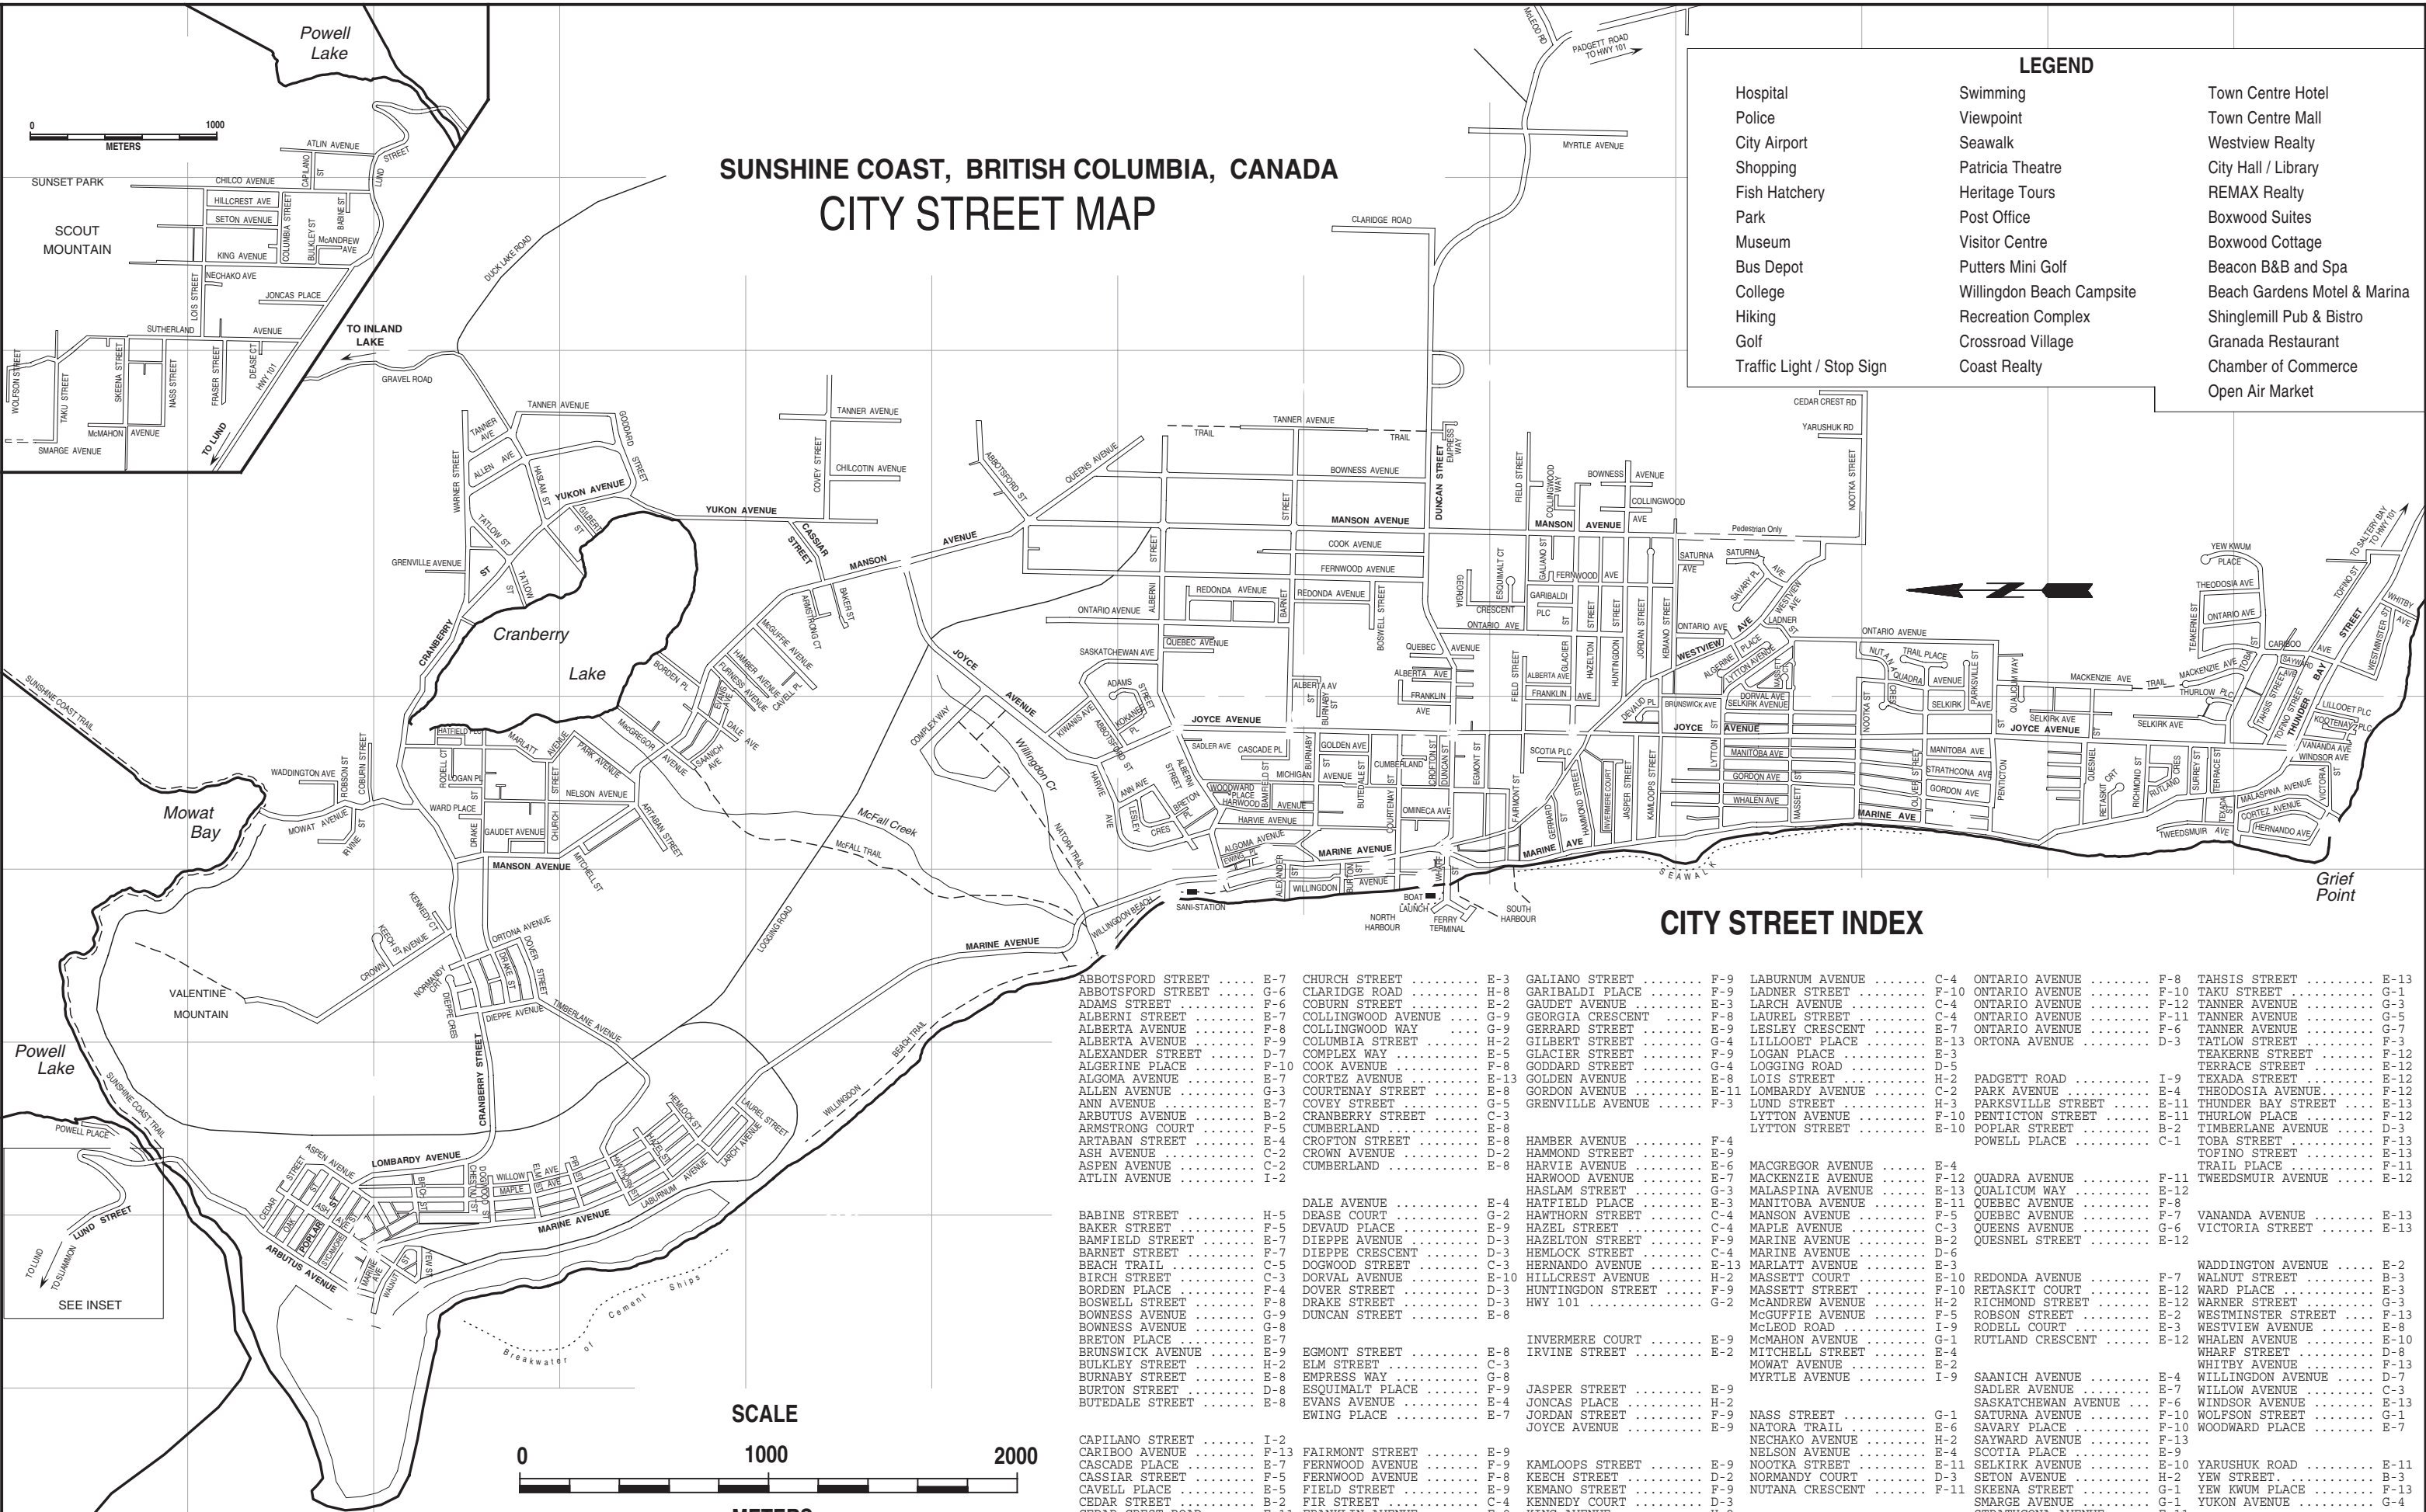

SUNSHINE COAST, BRITISH COLUMBIA, CANADA CITY STREET MAP

LEGEND

- Hospital
- Police
- City Airport
- Shopping
- Fish Hatchery
- Park
- Museum
- Bus Depot
- College
- Hiking
- Golf
- Traffic Light / Stop Sign
- Swimming
- Viewpoint
- Seawalk
- Patricia Theatre
- Heritage Tours
- Post Office
- Visitor Centre
- Putters Mini Golf
- Willington Beach Campsite
- Recreation Complex
- Crossroad Village
- Coast Realty
- Town Centre Hotel
- Town Centre Mall
- Westview Library
- City Hall / Library
- REMAX Realty
- Boxwood Suites
- Boxwood Cottage
- Beacon B&B and Spa
- Beach Gardens Motel & Marina
- Shinglemill Pub & Bistro
- Granada Restaurant
- Chamber of Commerce
- Open Air Market